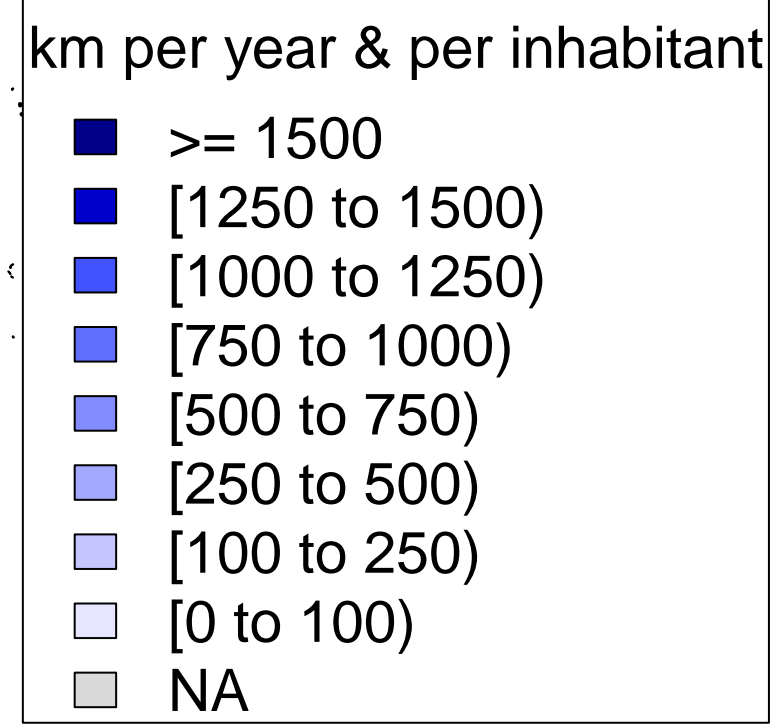

Railway Transport: Annual distance run per inhabitant (km)

Data sources 2022: International Union of Railways (UIC), Eurostat, UNECE, OECD, World Bank. Made with Natural Earth